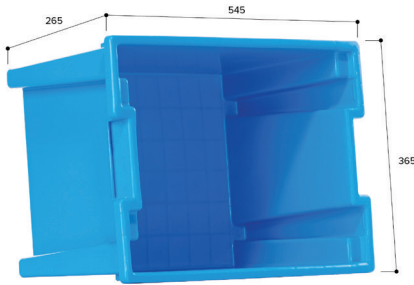

## SPECIFICATIONS

External <b>545 x 365 x 265mm</b>	Internal Top <b>455 x 335 x 260mm</b>	Internal Bottom <b>432 x 312mm</b>	Material <b>PP or HDPE</b>	Type <b>Rigid Small</b>
Nesting Height <b>58 mm</b>	Stacking Height <b>250 mm</b>	Volume Capacity <b>39L</b>	Optional Extras <b>Snap tight lid</b>	Weight <b>1.44 kg (Crate) 0.54 kg (Lid)</b>
				Pallet Loading Quantity <b>120/120 (Crates/Lids)</b> <i>*Based on 1.1m x 1.1m sized pallet</i>

## FEATURES

Smooth and resistant surface

Sealed top cover

Stackable

## PHOTOS

Dimensions

Optional Lid

Nesting

Stacking