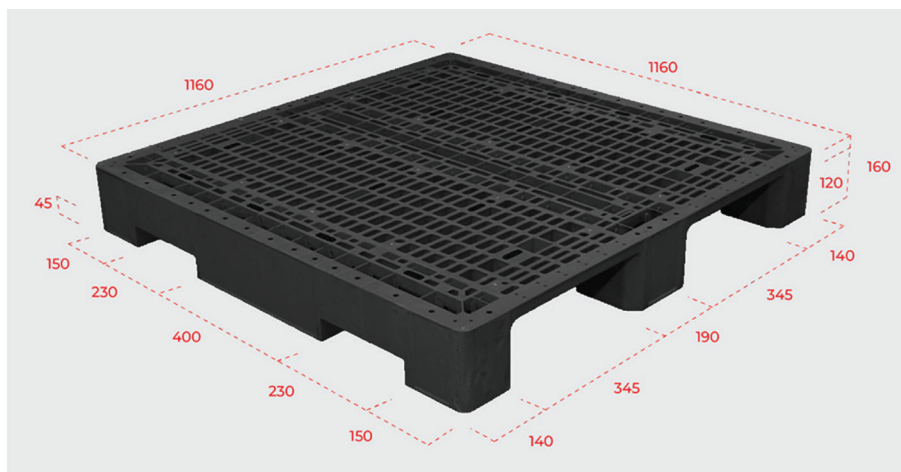

PRODUCT DIMENSIONS

Perth Head Office
15 Ashby Cl
Forrestfield WA 6058

Sydney Warehouse
Gate 1/11-21 Forge Street
Blacktown NSW 2148

Melbourne Warehouse
8 - 10 Trevi Crescent
Tullamarine VIC 3043

Brisbane Warehouse
Shed 3.1 221 Gooderham Road
Willawong QLD 4110

New Zealand Warehouse
107 McLauglins Road
Wiri Auckland 2104

T +618 9353 3113
E sales@ecopallets.com.au

T +612 9601 6115
E sales@ecopallets.com.au

T +613 9338 1331
E sales@ecopallets.com.au

T +617 3275 2665
E sales@ecopallets.com.au

T +64 9 887 0297
E sales@ecopallets.co.nz

www.ecopallets.com.au

ABN 42 152 625 824 ACN 152 625 824

www.ecopallets.co.nz

GST No. 131 795 671