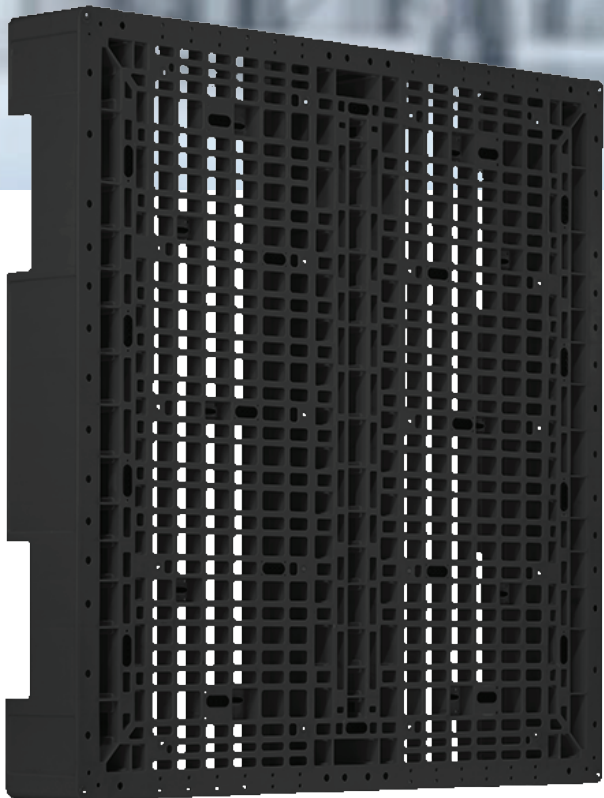

PALLETS • CRATES • SPILL

# ECO-1160L

## FEATURES

Rigid corners

Solid block structure

Strong deck surface for heavy loads

## SPECIFICATIONS

Size  
**1160 x 1160 x 160 mm**

Material  
**100% recycled PPC**

Standard Colour  
**Black**

Weight  
**17.6 kg**

Type  
**Grille deck**

Static  
**10000 kg**

Dynamic  
**2000 kg**